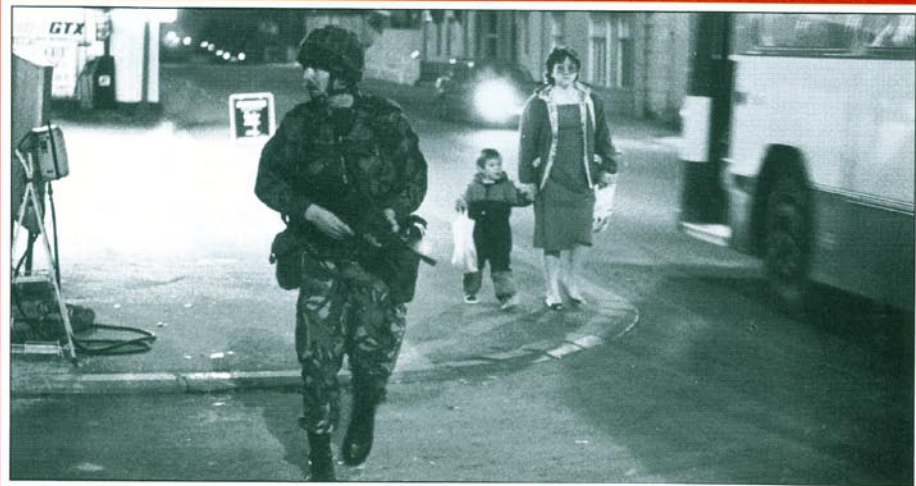

Fusiliers mount a vehicle check point not far from the spot where the paras were murdered at Werrenpoint

## Royal Welch in Northern Ireland

On foot patrol in Castlewellan, a fusilier scans the side streets

Farmer meets soldier in Co Armagh. Fus Paul Wise pauses to greet Michael Clarke as a patrol of Royal Welch Fusillers skirts his farmyard

Their three year partnership has made them the best of friends - Goat Major Fus Peter Wadey and Billy, the regimental goat

Close co-operation - men of 1 RWF and the RUC team up on patrol at Warrenpoint